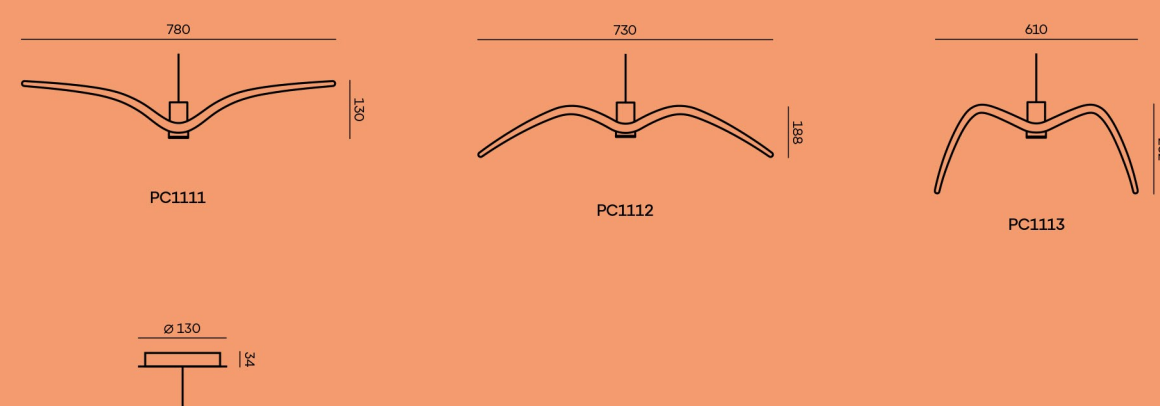

CANOPY FINISH: aluminium

CABLE COLOUR: transparent cable

RECOMMENDED BULBS: 230V, GU10, 5W, 2700K, 336lm, RA90, 100°, DIM

p. 87 | PH1362

**PC962—PC963—PC964 (CGC772, CCS775, CCSC843, CECL149, CEB825)**

GLASS COLOUR: opal – opaque glass – massif

BODY FINISH: aluminium

CANOPY FINISH: aluminium

CABLE COLOUR: transparent cable

RECOMMENDED BULBS: 230V, GU10, 5W, 2700K, 336lm, RA90, 100°, DIM

p. 88—89 | PH8099

**2×PC962—2×PC963—PC964 (CGC1480, CCS1948, CCSC2844, CECL519, CEB825)**

GLASS COLOUR: smoke grey

BROKISGLASS matte

BODY FINISH: black anodized

CANOPY FINISH: black anodized

CABLE COLOUR: textile cable – black

RECOMMENDED BULBS: 230V, GU10, 5W, 2700K, 336lm, RA90, 100°, DIM

p. 245 | PH2383